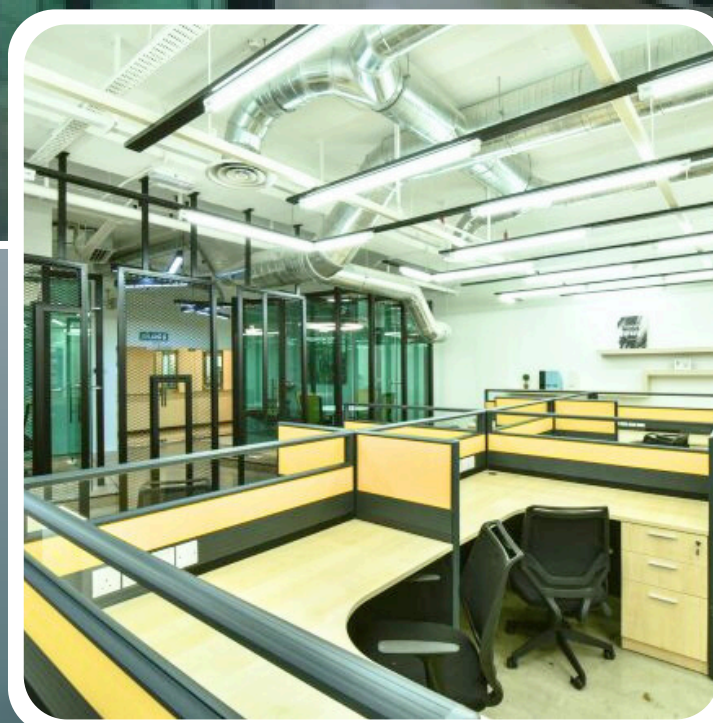

## Black Industrial Contemporary

### Suite 1.03, 1st Floor Plaza Hamodal

A modern office designed with functionality & professional interiors.

✓ 2 Manager Rooms

✓ 8 Workstations

✓ 1 Discussion Room

✓ 1 Meeting Room

✓ Pantry

✓ Chill out area & Foosball Table