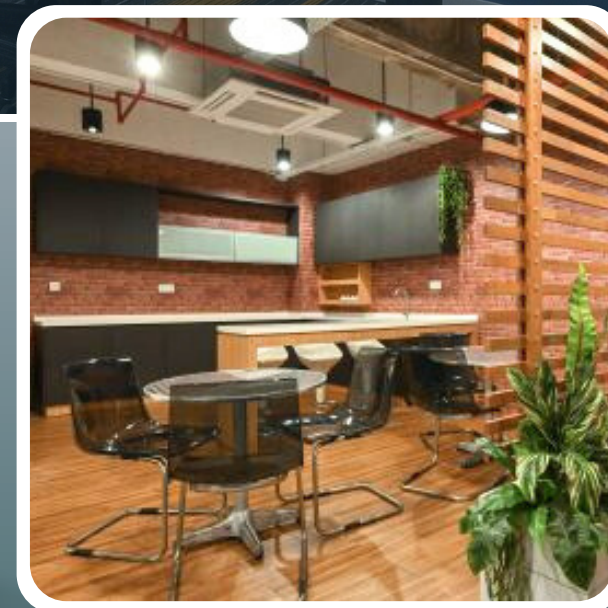

Modern & Contemporary

Suite 3.02, 3rd Floor Dataran Hamodal B

A modern office designed with
functionality & professional interiors.

- ✓ 1 Chairman Room
- ✓ 27 Workstations

- ✓ 2 Manager Rooms
- ✓ 3 Phone Booths